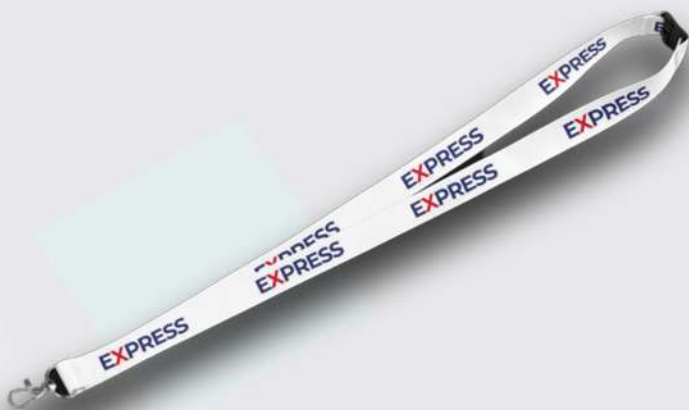

PRINTED IN THE UK